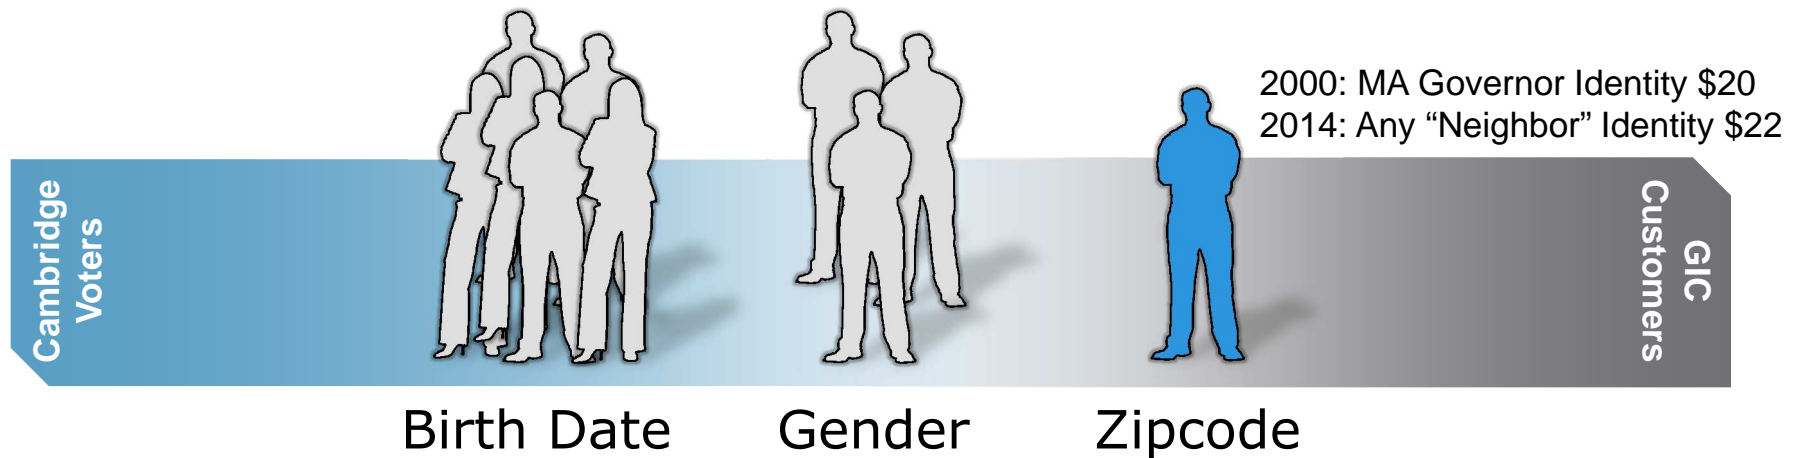

RE-IDENTIFICATION

Voter Registration / Group Insurance Commission (GIC) Data

<http://dataprivacylab.org/projects/identifiability/index.html>
<http://www.uclalawreview.org/?p=1353>
<http://www.zeit.de/2014/07/harald-martenstein-datenschutz>

EMC²

Pivotal

RSA

vmware™