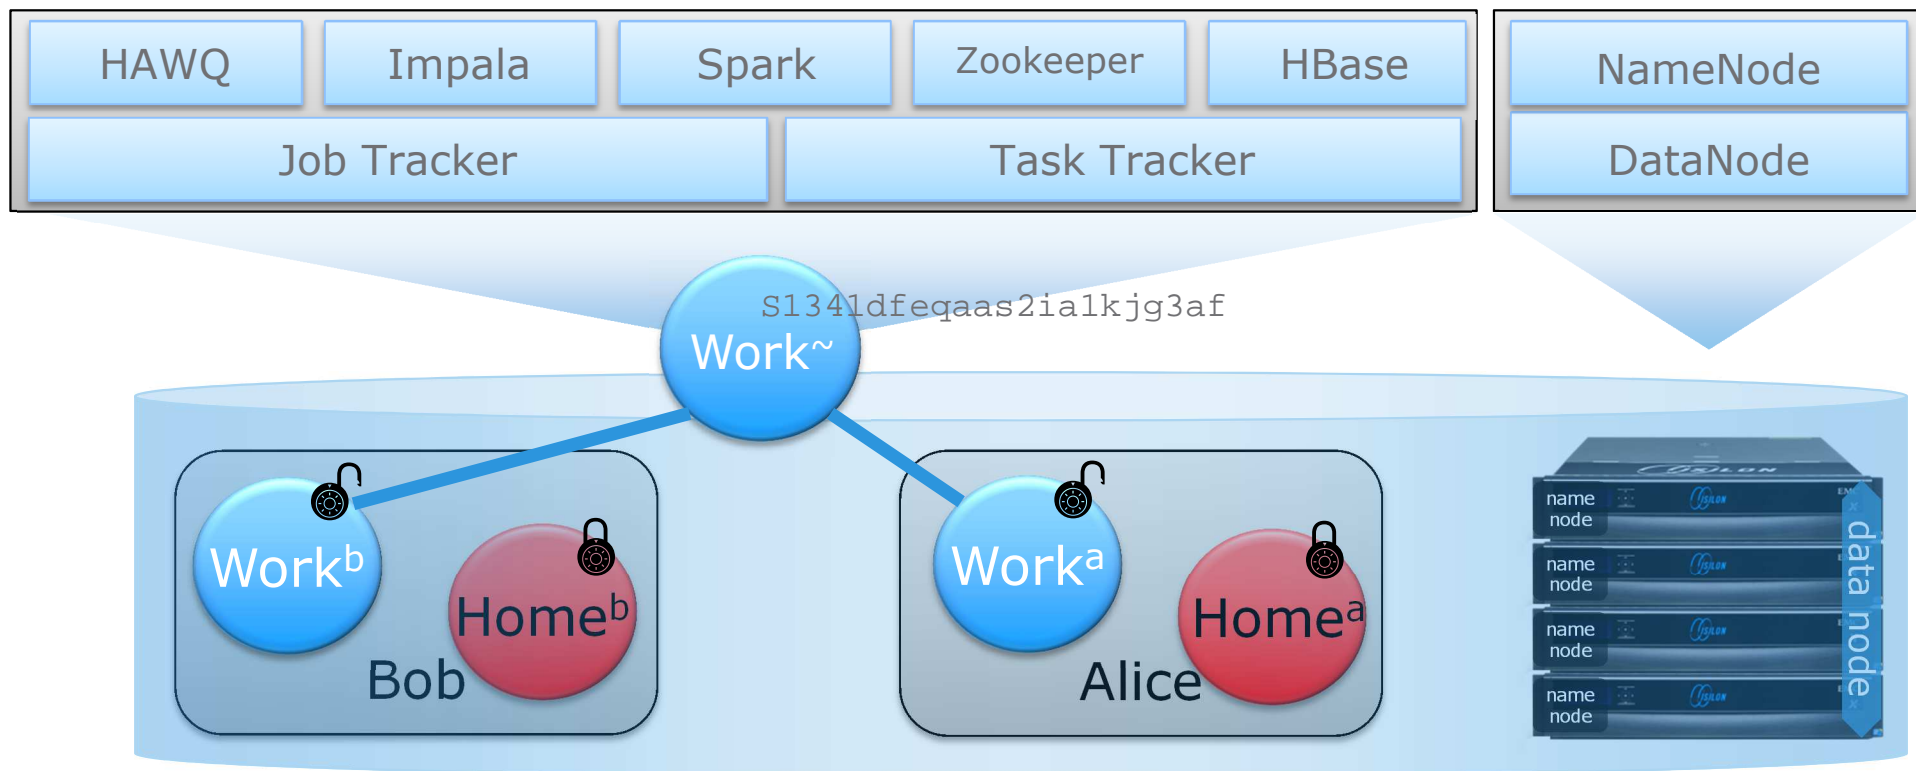

1 Admin : 30,000+ Nodes

EARLY HADOOP ARCHITECTURE

EMC²

Pivotal

vmware[®]

EARLY HADOOP ARCHITECTURE

EMC²

Pivotal

vmware[™]

MODERN HADOOP ARCHITECTURE

EMC²

Pivotal

vmware[™]

ACCESS BY AUTHORITY

SCALE-OUT CONTROL ARCHITECTURE

CONTROLS AT SCALE

EMC²

Pivotal

RSA

vmware[®]

TRUSTED BIG DATA

PRIVACY

KNOWLEDGE

EASY