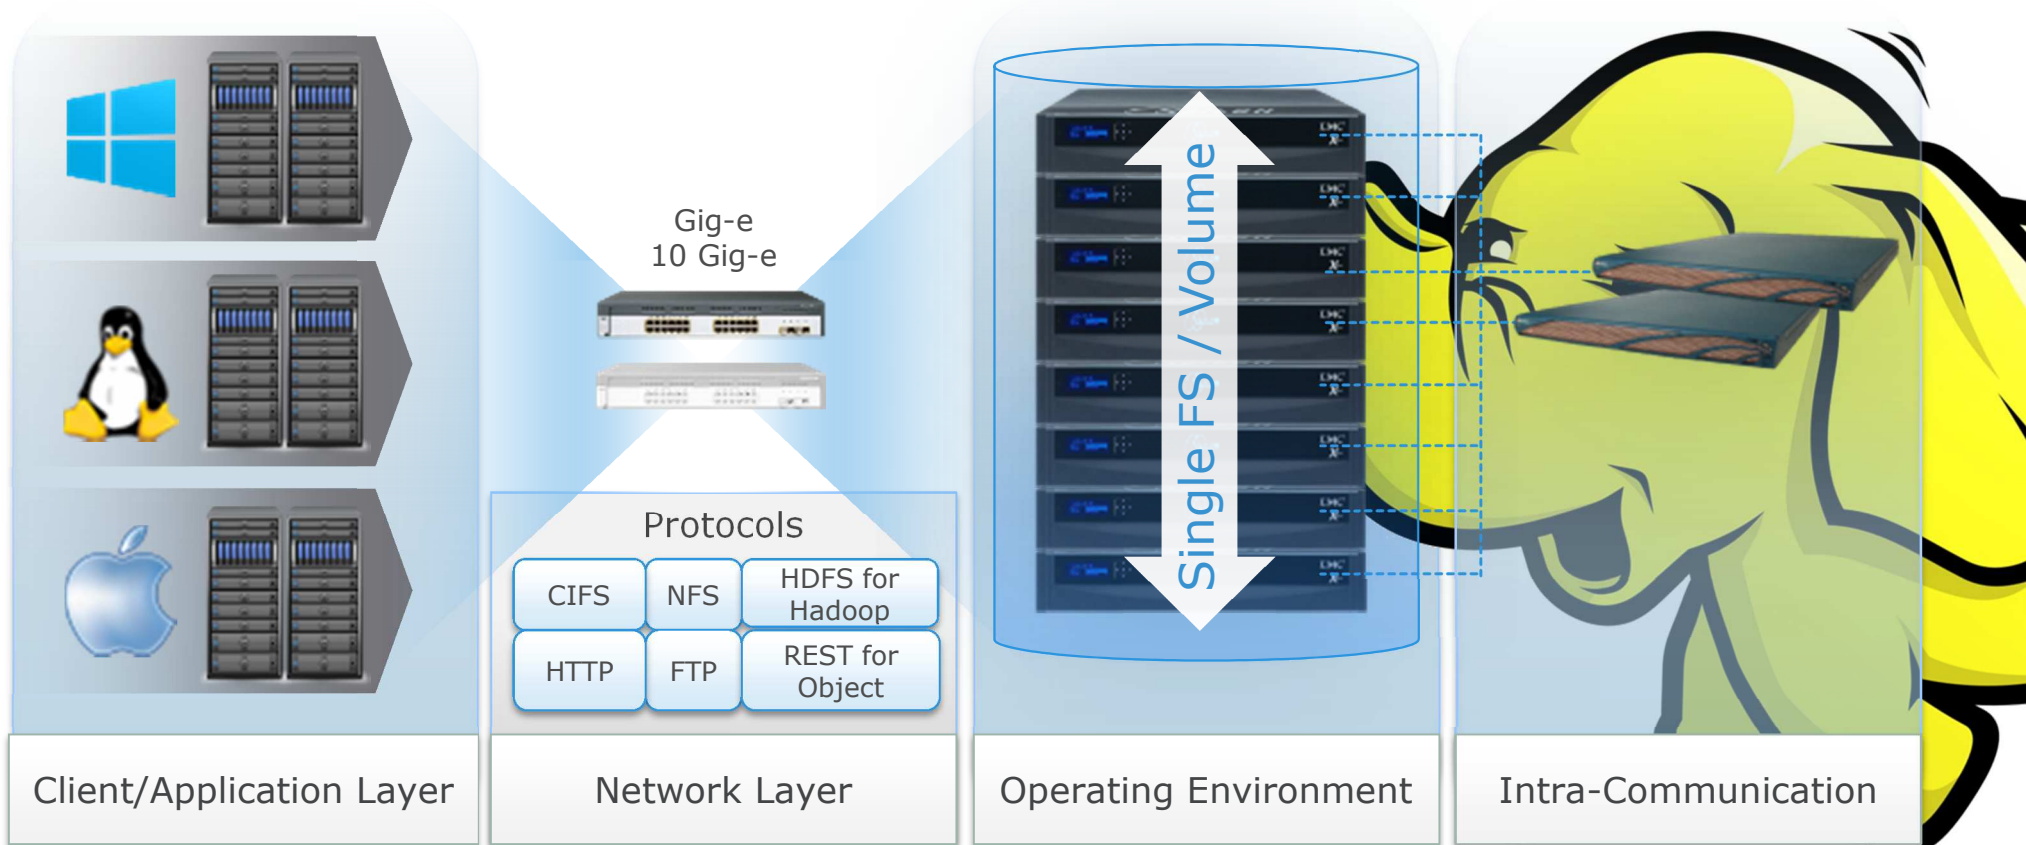

1 Admin : 30,000+ Nodes

EARLY HADOOP ARCHITECTURE

EMC²

Pivotal

vmware[®]

EARLY HADOOP ARCHITECTURE

EMC²

Pivotal

vmware[™]

MODERN HADOOP ARCHITECTURE

EMC²

Pivotal

vmware[™]

ACCESS BY AUTHORITY

SCALE-OUT CONTROL ARCHITECTURE

CONTROLS AT SCALE

Trusted Big Data

- Full ACLs on File Systems
- Multi-Tenancy Aware
- Kerberos Authentication
- High-Resilience Architecture
 - Data Protection (BC/DR, Snapshots, etc.)
 - Name Node Continuous Availability
 - SEC 17a-4 Compliant WORM

EMC²

Pivotal

RSA

vmware[®]

TRUSTED BIG DATA

PRIVACY

KNOWLEDGE

EASY