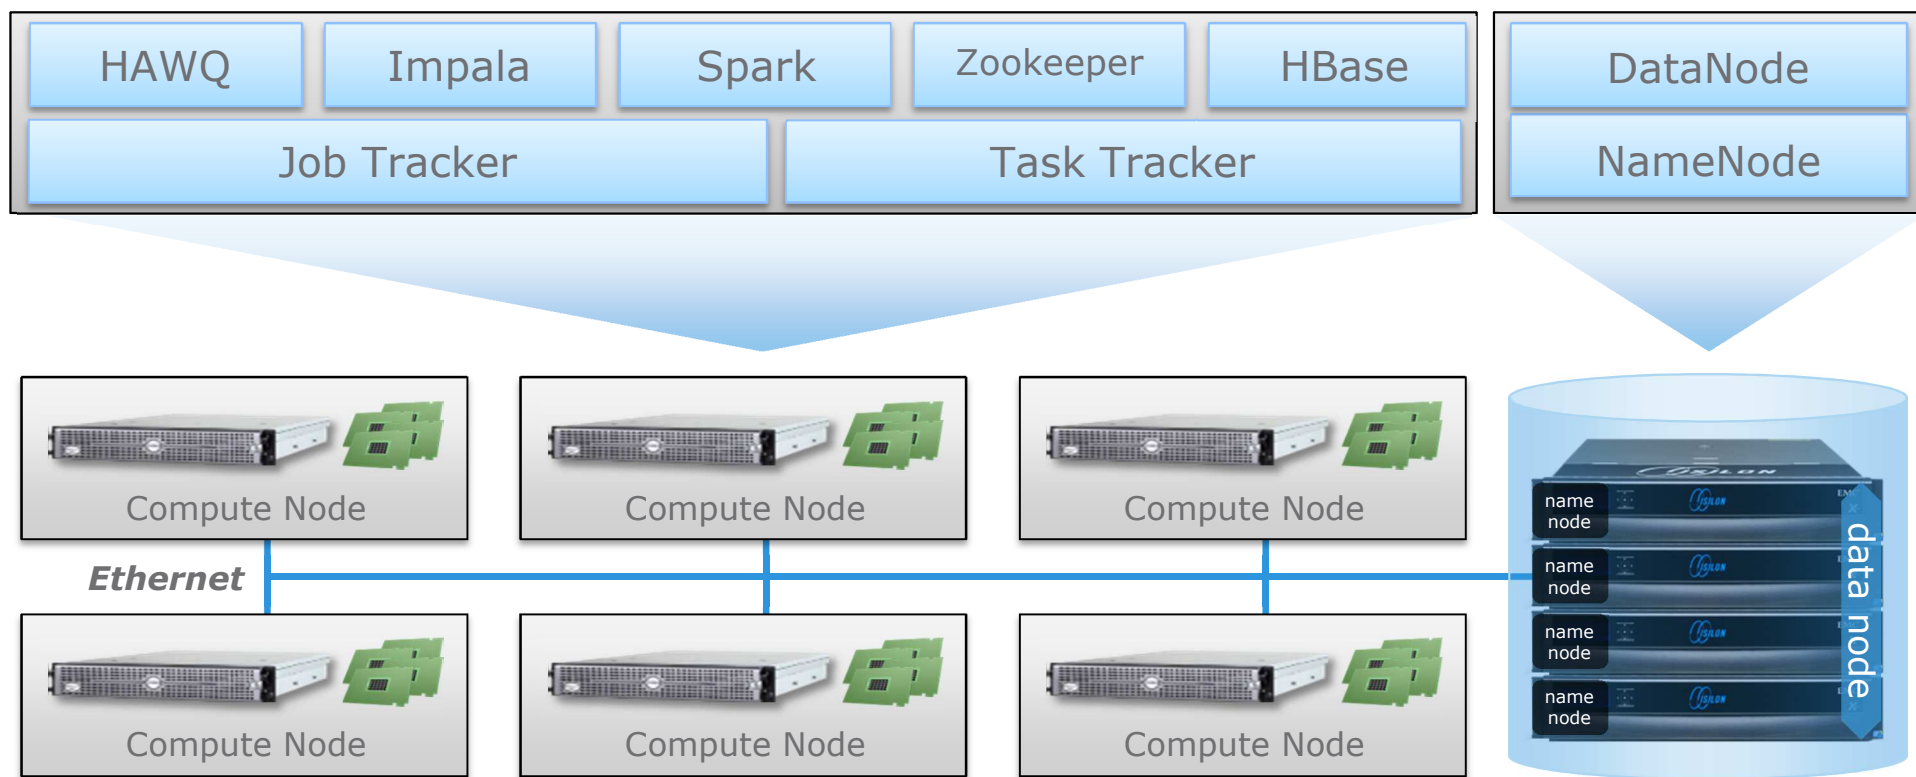

EMC²

Pivotal

RSA

vmware[™]

PRIVACY

EMC²

Pivotal

vmware[®]

1 Admin : 30,000+ Nodes

EARLY HADOOP ARCHITECTURE

EMC²

Pivotal

vmware[®]

EARLY HADOOP ARCHITECTURE

EMC²

Pivotal

vmware[™]

MODERN HADOOP ARCHITECTURE

EMC²

Pivotal

vmware[™]

ACCESS BY AUTHORITY

SCALE-OUT CONTROL ARCHITECTURE

CONTROLS AT SCALE