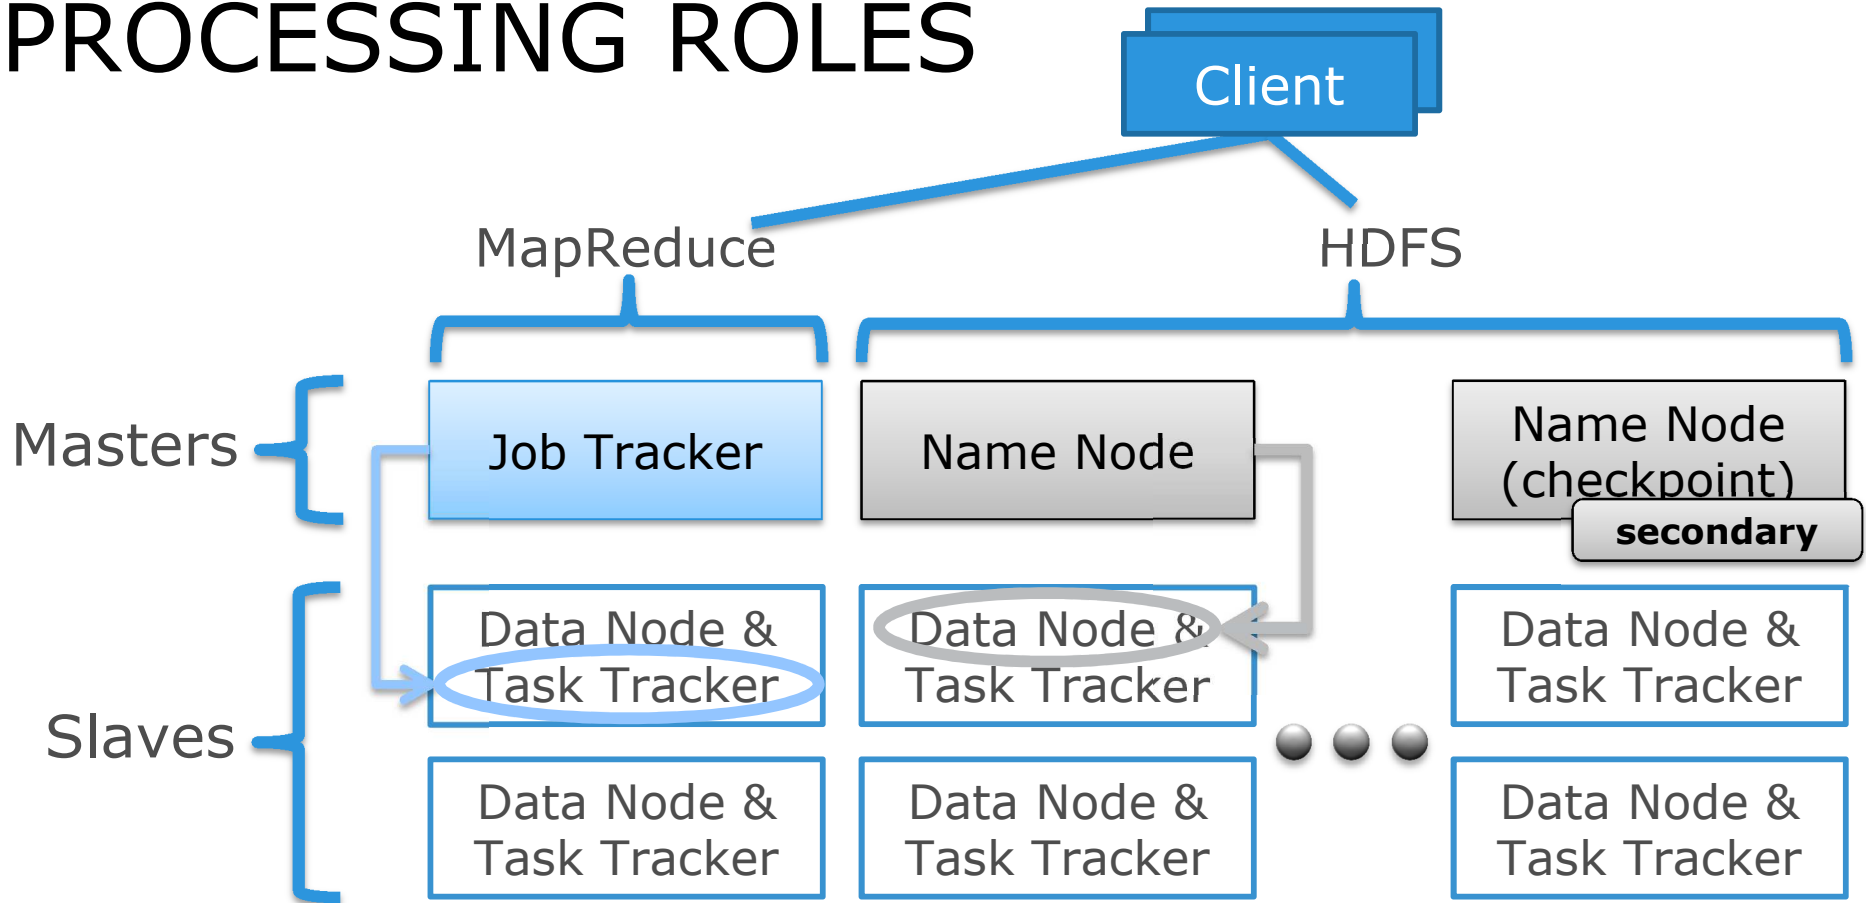

Minimum Judgment

- I**dentify Sickness ASAP
- K**eep Adequate Records
- E**valuate Daily Sick
- A**dapt Until Noted Improvement

EMC²

Pivotal

vmware

EARLY DATA ARCHITECTURE AND CONTROL

- Data Shared
- Nodes Distributed
- Clients Unauthenticated
- Access Controls Open
- Web Services Open
- Networks Open

PROCESSING ROLES

EMC²

Pivotal

vmware

PROCESSING PATHS

"SIMPLE" CHECKLISTS

PCI DSS Requirement 2.1:
Always change vendor-supplied
defaults before installing...

http://www.mdjonline.com/view/full_story/9738998/article-Father-trains-son--to-fly-helicopters-with-night-vision
<http://www.dvidshub.net/image/962244/oklahoma-national-guard-pilots-train-war-time-standard>