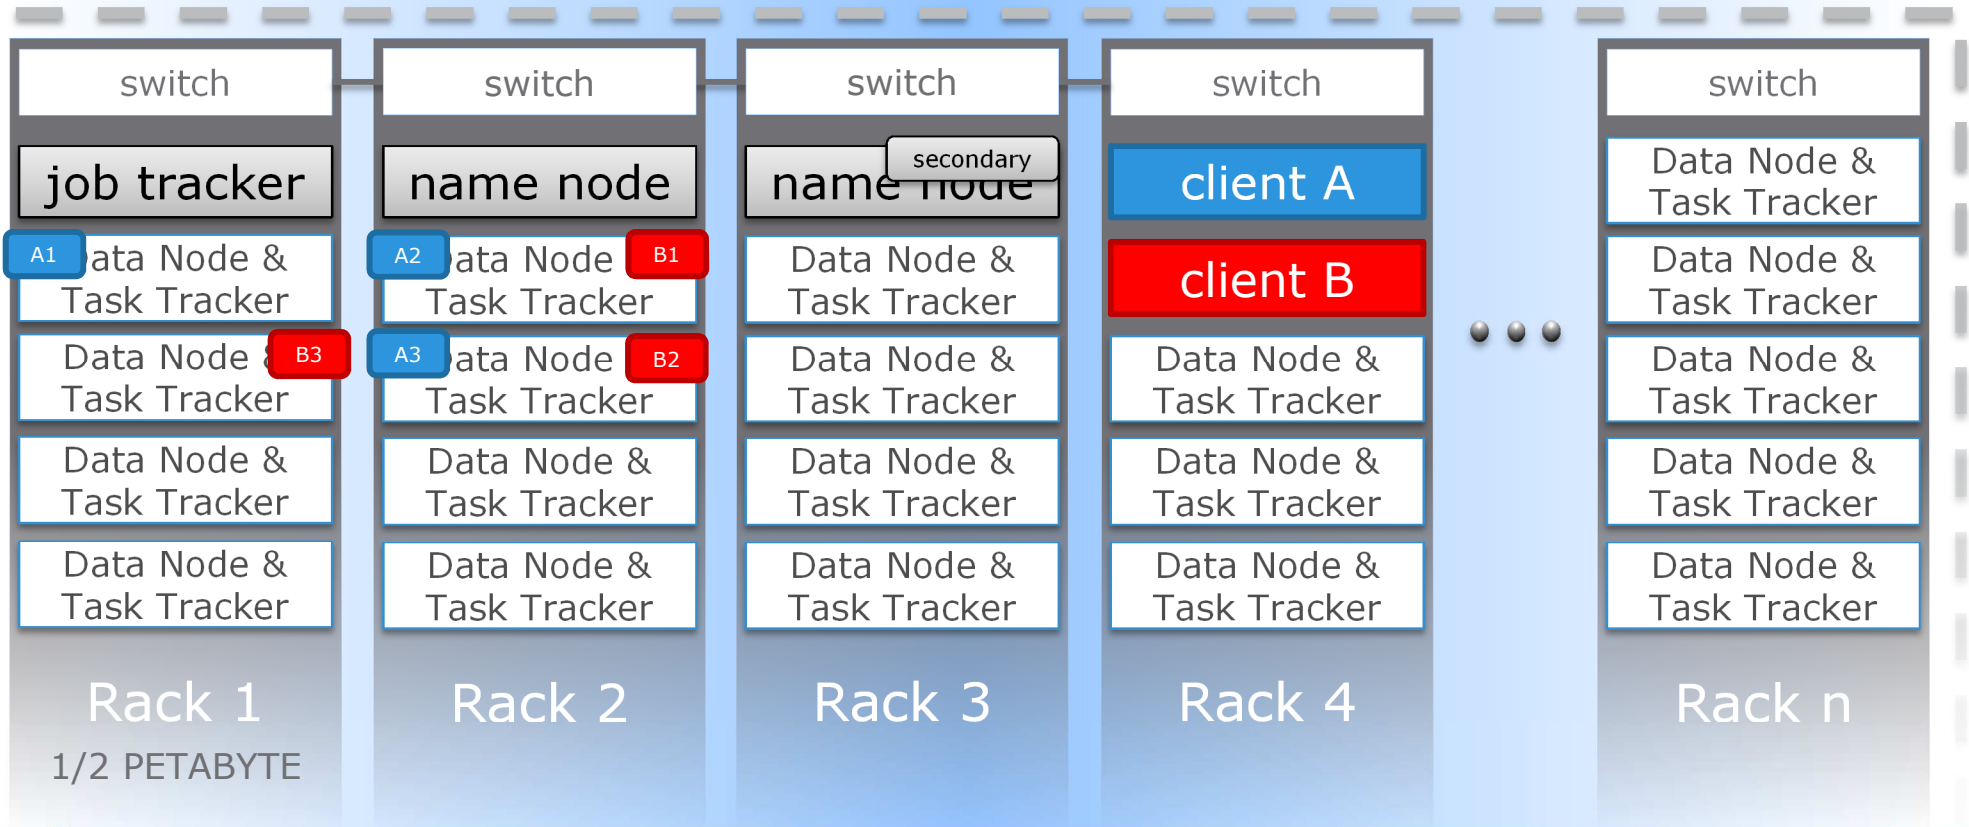

EMC²

Pivotal

RSA

vmware[™]

PRIVACY

EMC²

Pivotal

vmware[®]

1 Admin : 30,000+ Nodes

EARLY HADOOP ARCHITECTURE

EMC²

Pivotal

vmware[®]

EARLY HADOOP ARCHITECTURE

EMC²

Pivotal

vmware[™]

MODERN HADOOP ARCHITECTURE

EMC²

Pivotal

vmware[™]

ACCESS BY AUTHORITY

SCALE-OUT CONTROL ARCHITECTURE

CONTROLS AT SCALE