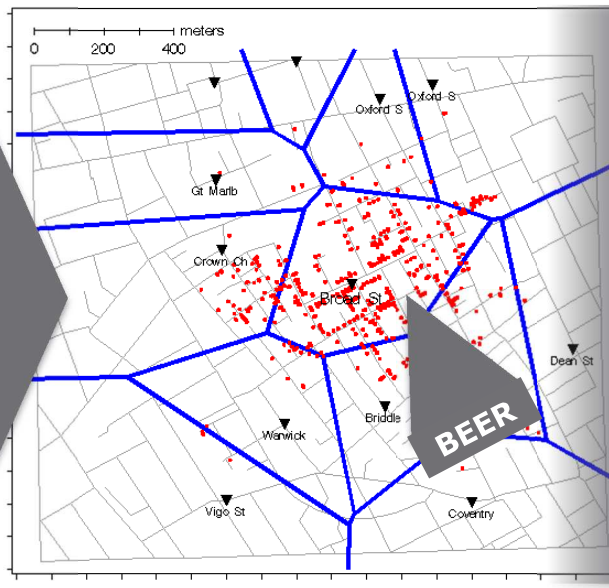

EMC²

Pivotal

vmware[™]

<http://compass.ups.com/UPS-driver-avoid-left-turns/>

NO LEFT
TURN
IDLING

EMC²

Pivotal

vmware[™]

LESSONS FROM THE SNOW DEN

1854: GHOST MAP OF LONDON

1854: CHOLERA VORONOI

(2010 Rinderpest, 2013 AIDS)

RSAC 2012: BREACH DATA

<http://www.flyingpenguin.com/?p=18259>

John Snow
1813-1858

FURTHEST POINT FROM POLITICIANS

Voronoi Map of the USA

State borders are redrawn based on the locations of the state capitals; the land at any given point is owned by the state with the geographically closest capital city.

<http://vizual-statistix.tumblr.com/post/48625446909/these-are-voronoi-maps-of-the-contiguous-usa>

“THE LESS AMERICANS KNOW...THE MORE THEY WANT TO INTERVENE”

Where's Ukraine? Each dot depicts the location where a U.S. survey respondent situated Ukraine; the dots are colored based on how far removed they are from the actual country, with the most accurate responses in red and the least accurate ones in blue. (Data: Survey Sampling International; Figure: Thomas Zeitzoff/The Monkey Cage)